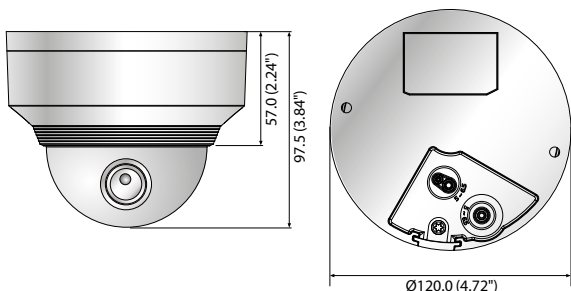

Dimensions

Unit : mm (inch)