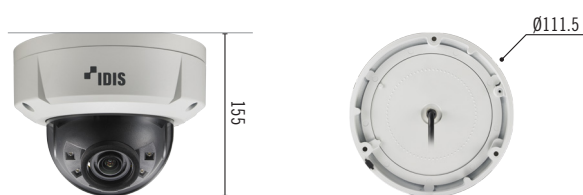

DIMENSIONS

(Unit - mm)