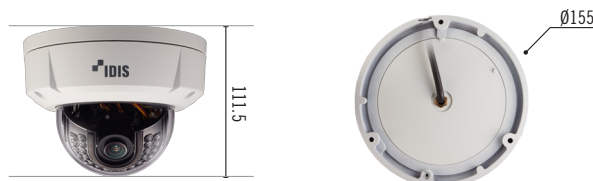

DIMENSIONS

(Unit - mm)