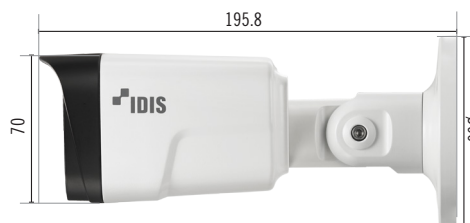

DIMENSIONS

(Unit - mm)