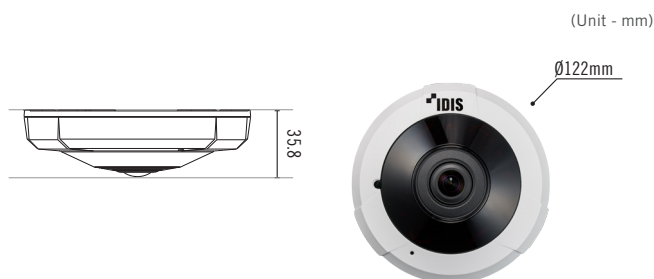

DIMENSIONS