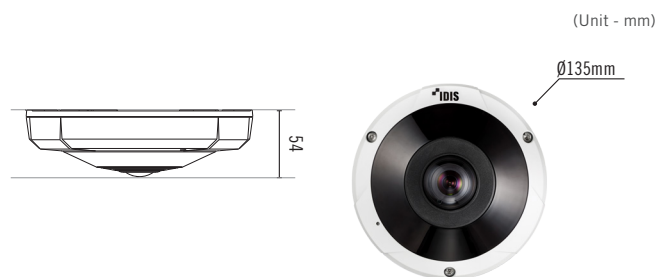

DIMENSIONS