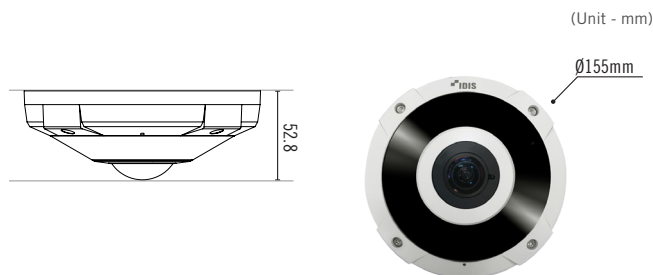

## DC-Y8C13RX

- Easy installation with DirectIP NVR
- 12MP Sensor / 9.4MP (3200 x 2944) resolution
- Fixed-focal lens (f=1.2mm)
- micro SD/SDHC/SDXC, Smart Failover (Up to 256GB)
- Two-way audio
- Alarm in / out
- PoE (IEEE 802.3af Class 3), 12VDC
- Day and night (ICR)
- True wide dynamic range (WDR)
- IR LED (Distance : 15m / 49.2ft)
- Various viewing composition, 6 dewarping view modes

### DIMENSIONS