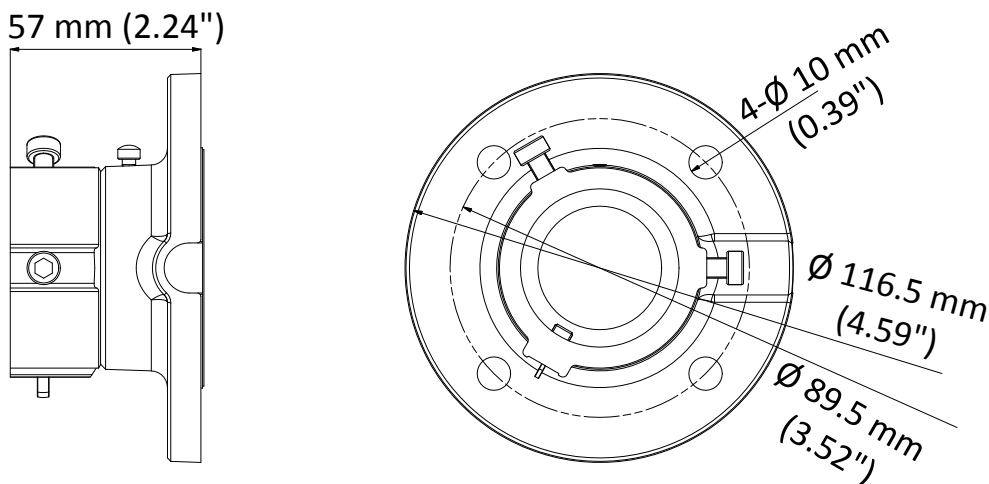

DS-1663ZJ-P

Ceiling Mount for Speed Dome

Feature

- Aluminum alloy material with surface spray treatment
- The hook for safety rope facilitates speed dome's installation
- Waterproof design

Dimension

Available Model

DS-1663ZJ-P

Parameter

Model	DS-1663ZJ-P
Parameters	Ceiling Mount for Speed Dome
Appearance	Platinum Gray
Material	Aluminum Alloy
Dimension	Ø 116.5 mm × 57 mm (4.59" × 2.24")
Weight	380 g (0.84 lb.)

Note

- The mount should be installed on the flat surface.
- The waterproof rubber is necessary for the outdoor application.
- The wall must be capable of supporting at least 3 times as much as the total weight of the speed dome and the mount.
- The mount's maximum load capacity is 10 kg (22 lb.).