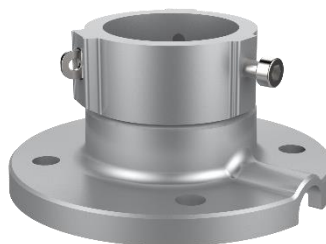

DS-1663ZJ-P

Ceiling Mount for Speed Dome

Feature

- Aluminum alloy material with surface spray treatment
- The hook for safety rope facilitates speed dome's installation
- Waterproof design

Dimension

Available Model

DS-1663ZJ-P

Parameter

Model	DS-1663ZJ-P
Parameters	Ceiling Mount for Speed Dome
Appearance	Platinum Gray
Material	Aluminum Alloy
Dimension	Ø 116.5 mm × 57 mm (4.59" × 2.24")
Weight	380 g (0.84 lb.)

Note

- The mount should be installed on the flat surface.
- The waterproof rubber is necessary for the outdoor application.
- The wall must be capable of supporting at least 3 times as much as the total weight of the speed dome and the mount.
- The mount's maximum load capacity is 10 kg (22 lb.).