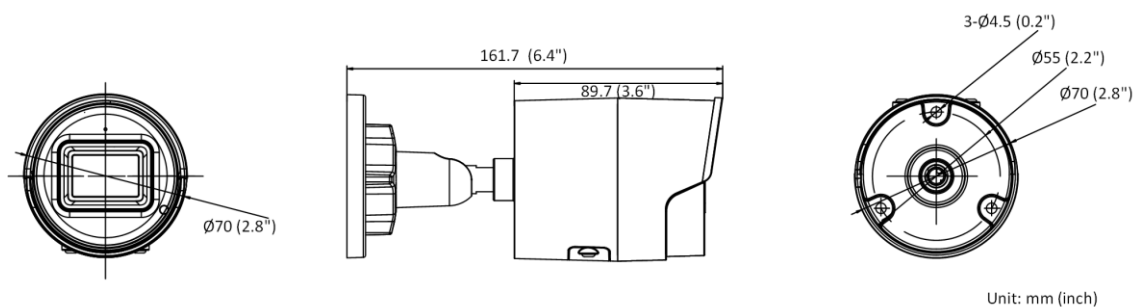

Startup and Operating Conditions	-30 °C to 60 °C (-22 °F to 140 °F). Humidity 95% or less (non-condensing)
Power Supply	12 VDC ± 25%, reverse polarity protection PoE: (802.3af, 36 V to 57 V), Class 3
Power Consumption and Current	12 VDC, 0.5 A, max. 6 W PoE (802.3af, 36 V to 57 V), 0.2 A to 0.13 A, max. 7 W
Power Interface	Ø5.5 mm coaxial power plug
Material	Aluminum alloy body IR cover: plastic
Camera Dimension	Ø70 × 161.7 mm (Ø2.8" × 6.4")
Package Dimension	216 × 121 × 118 mm (8.6" × 4.8" × 4.7")
Camera Weight	Approx. 490 g (1.1 lb.)
With Package Weight	Approx. 724 g (1.6 lb.)
Approval	
EMC	FCC (47 CFR Part 15, Subpart B); CE-EMC (EN 55032: 2015, EN 61000-3-2: 2014, EN 61000-3-3: 2013, EN 50130-4: 2011 +A1: 2014); RCM (AS/NZS CISPR 32: 2015); IC (ICES-003: Issue 6, 2016); KC (KN 32: 2015, KN 35: 2015)
Safety	UL (UL 60950-1); CB (IEC 60950-1:2005 + Am 1:2009 + Am 2:2013); CE-LVD (EN 60950-1:2005 + Am 1:2009 + Am 2:2013); BIS (IS 13252(Part 1):2010+A1:2013+A2:2015)
Environment	CE-RoHS (2011/65/EU); WEEE (2012/19/EU); Reach (Regulation (EC) No 1907/2006)
Protection	IP67 (IEC 60529-2013)

▪ Available Model

DS-2CD2023G2-I (2.8/4/6 mm)

DS-2CD2023G2-IU(2.8/4/6 mm)

▪ Dimension

- Accessory
- Optional

DS-1280ZJ-XS
Junction Box

Distributed by

**HIKVISION®****Headquarters**