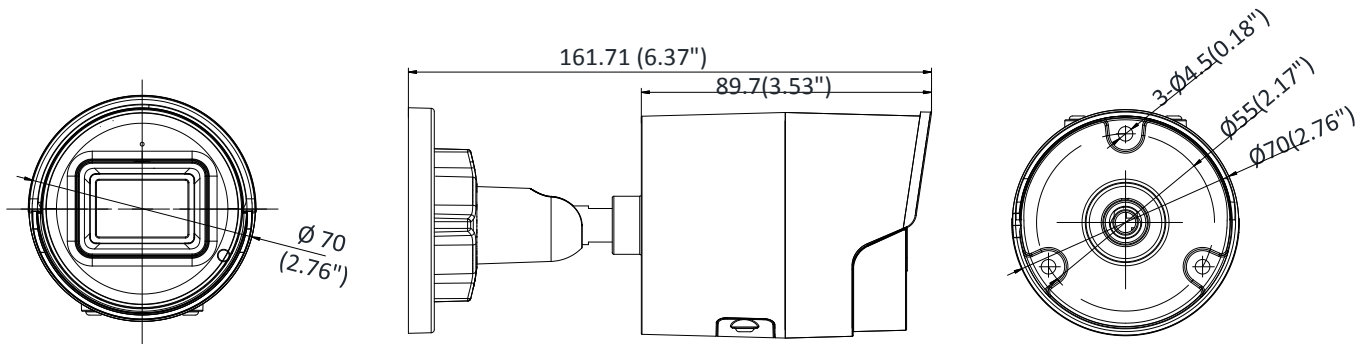

Dimension

Unit: mm(Inch)

Accessory

Distributed by