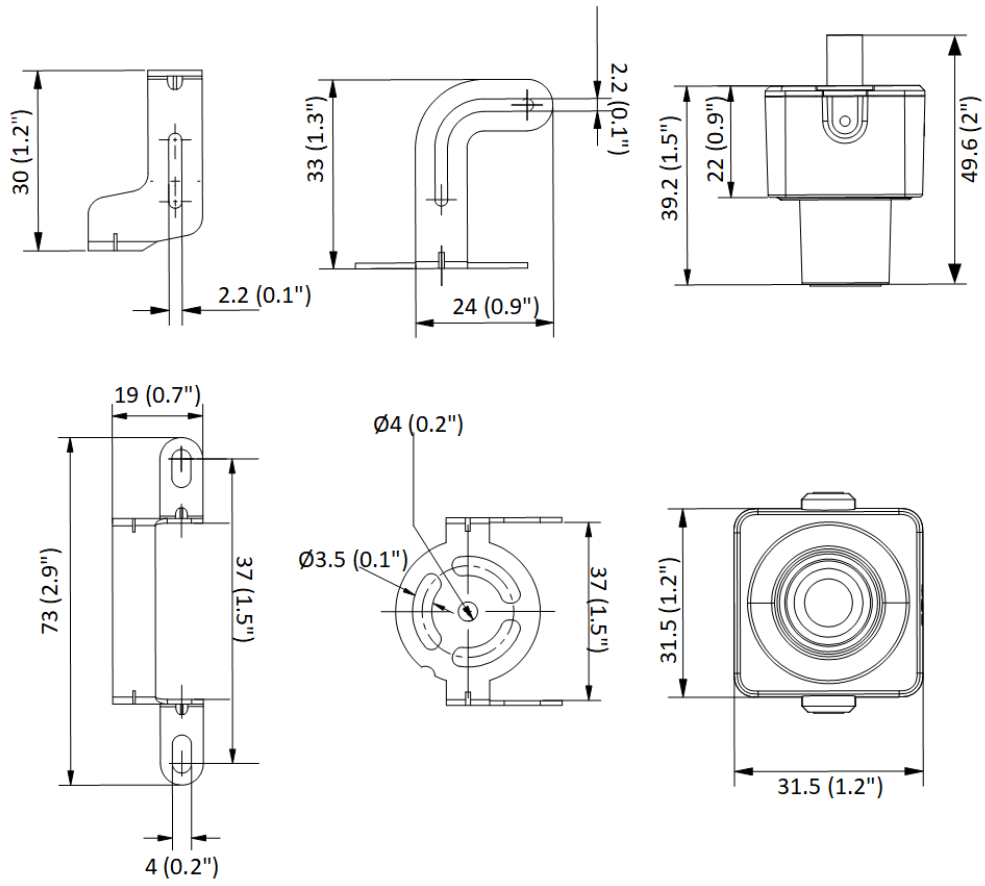

▪ Dimension

Unit: mm (inch)

Distributed by

**HIKVISION®****Headquarters**

No.555 Qianmo Road, Binjiang District,
Hangzhou 310051, China
T +86-571-8807-5998
overseasbusiness@hikvision.com

Hikvision USA
T +1-909-895-0400
sales.usa@hikvision.com