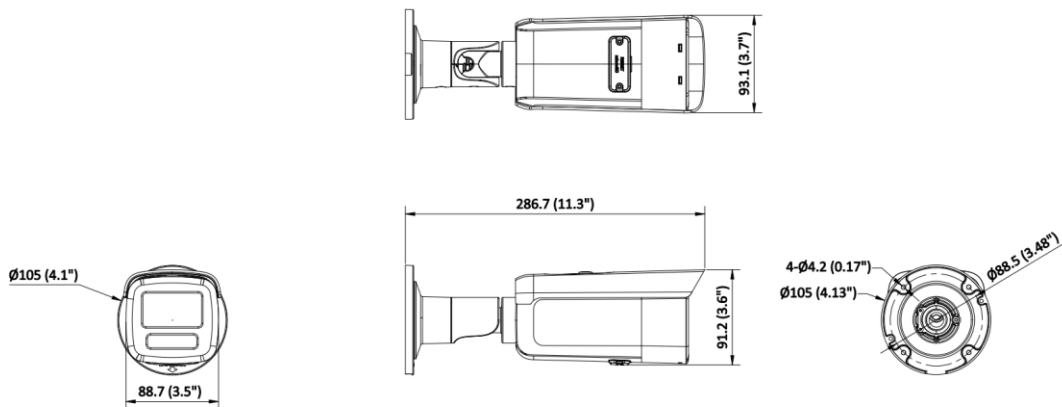

▪ **Available Model**

- DS-2CD2T46G2H-2I(2.8mm)
- DS-2CD2T46G2H-2I(4mm)
- DS-2CD2T46G2H-4I(2.8mm)
- DS-2CD2T46G2H-4I(4mm)
- DS-2CD2T46G2H-2I(2.8mm)/Black
- DS-2CD2T46G2H-4I(4mm)(Black)
- DS-2CD2T46G2H-4I(2.8mm)/Black

▪ **Dimension**

Unit:mm (inch)

▪ **Accessory**

▪ **Optional**

DS-1275ZJ-SUS Vertical Pole Mount	DS-1276ZJ-SUS Corner Mount	DS-1260ZJ Junction Box	DS-1280ZJ-S Junction Box	DS-1275ZJ-S-SUS Vertical Pole Mount
DS-1275ZJ-SUS(Black) Vertical Pole Mount	DS-1276ZJ-SUS(Black) Corner Mount	DS-1260ZJ(Black) Junction Box	DS-1280ZJ-S(Black) Junction Box