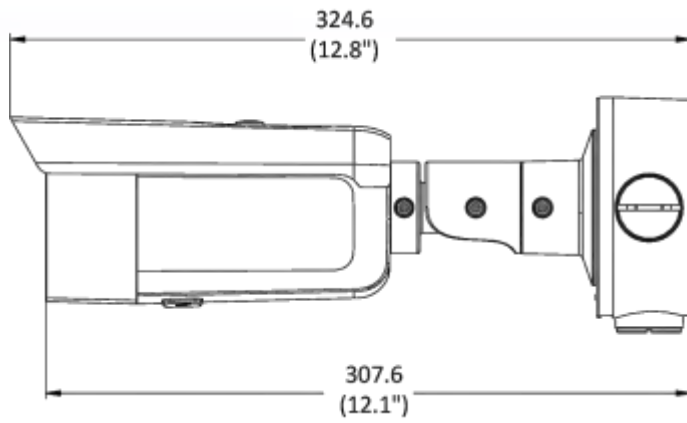

▪ Dimension

Unit: mm (inch)

▪ Accessory

▪ Included

DS-1260ZJ

Junction Box