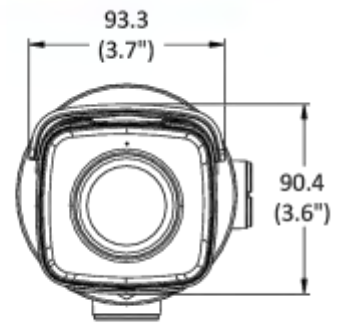

▪ Dimension