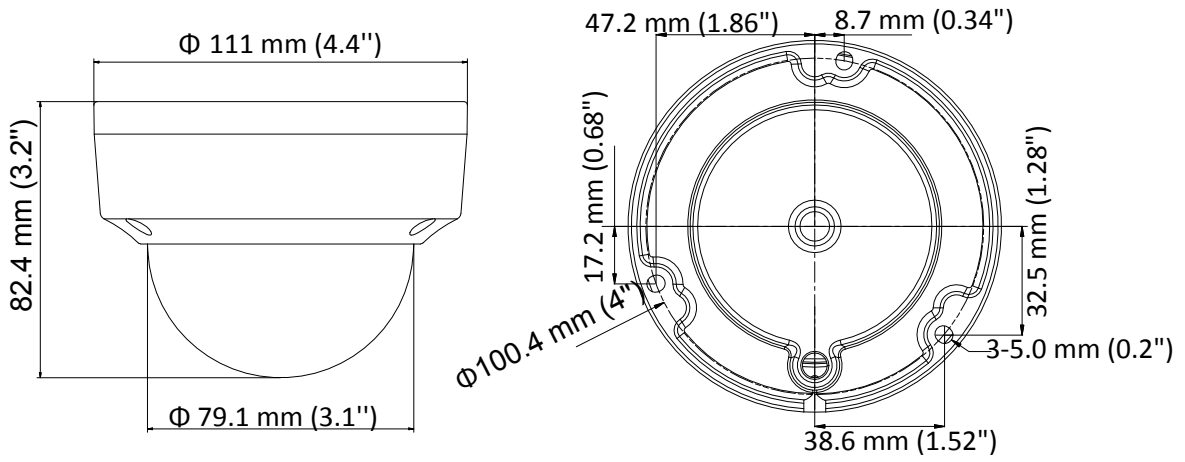

Order Model

DS-2CE56D8T-VPITE

Dimension