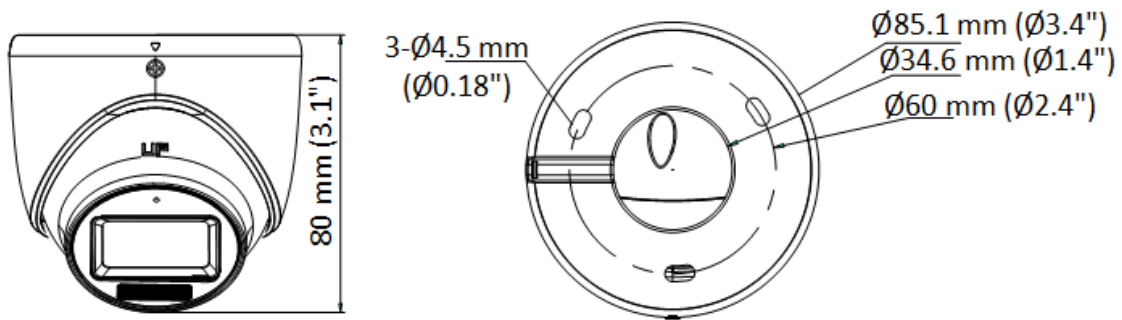

▪ Specification

Camera	
Image Sensor	4K CMOS
Max. Resolution	3840 (H) × 2160 (V)
Min. Illumination	0.01 Lux @ (F1.6, AGC ON), 0 Lux with IR
Shutter Time	PAL: 1/12.5 s to 1/50, 000 s NTSC: 1/15 s to 1/50, 000 s
Day & Night	ICR
Angle Adjustment	Pan: 0 to 360°, Tilt: 0 to 75°, Rotation: 0 to 360°
Signal System	PAL/NTSC
Lens	
Lens Type	2.8 mm and 3.6 mm fixed focal lens
Focal Length & FOV	2.8 mm, horizontal FOV: 108°, vertical FOV: 59°, diagonal FOV: 127° 3.6 mm, horizontal FOV: 88°, vertical FOV: 44°, diagonal FOV: 105°
Lens Mount	M12
Illuminator	
Supplement Light Type	White Light,IR
Supplement Light Range	IR : Up to 30 m White Light : Up to 20 m
Image	
Image Settings	Brightness, Sharpness, Smart IR
Frame Rate	TVI: 8 MP @12.5 fps, 8 MP @15 fps, 4 MP @25 fps, 4 MP @30fps, 2 MP @25 fps, 2 MP @30 fps AHD: 8MP@15fps CVI: 8MP@12.5fps, 8MP@15fps CVBS: PAL/NTSC
Day/Night Mode	Auto/Color/BW (Black and White)
Wide Dynamic Range (WDR)	Digital WDR
Image Enhancement	DWDR/BLC/HLC/Global
White Balance	Auto/Manual
AGC	Yes
Interface	
Video Output	Switchable TVI/AHD/CVI/CVBS
General	
Power	12 VDC ± 25%, 0.38 A, max. 4.6 W,*You are recommended to use one power adapter to supply the power for one camera.
Material	Metal
Dimension	80 mm × Ø85.1 mm (3.1" × Ø3.4")
Weight	Approx. 310 g (0.68 lb.)
Operating Condition	-40 °C to 60 °C (-40 °F to 140 °F), humidity: 90% or less (non-condensation)
Communication	HIKVISION-C
Language	English
Approval	
Protection	IP67

▪ **Available Model**

DS-2CE76U0T-LMF(2.8mm)

DS-2CE76U0T-LMF(3.6mm)

▪ **Dimension**

▪ **Accessory**

▪ **Optional**

DS-1272ZJ-110-TRS Wall mount	DS-1275ZJ-SUS Vertical pole mount	DS-1276ZJ-SUS Corner mount	DS-1280ZJ-XS Junction box