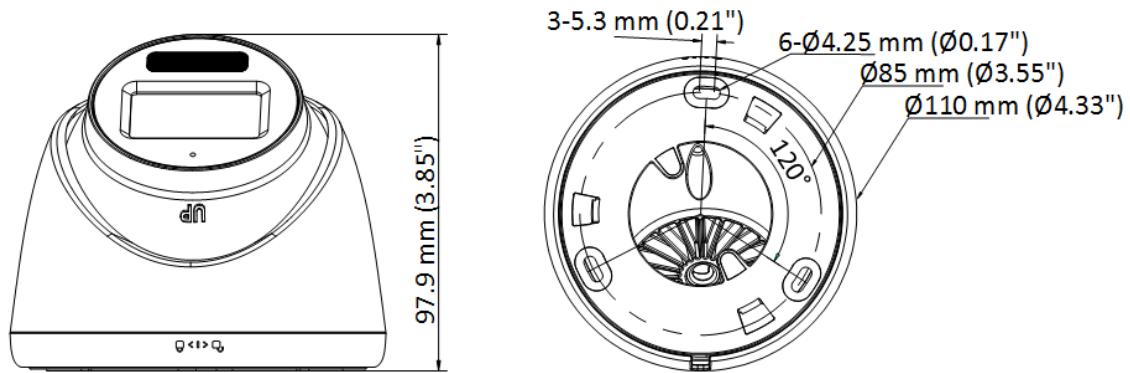

▪ Specification

Camera	
Image Sensor	4K CMOS
Max. Resolution	3840 (H) × 2160 (V)
Min. Illumination	0.01 Lux @ (F1.6, AGC ON), 0 Lux with IR
Shutter Time	PAL: 1/12.5 s to 1/50, 000 s NTSC: 1/15 s to 1/50, 000 s
Day & Night	ICR
Angle Adjustment	Pan: 0 to 360°, Tilt: 0 to 75°, Rotation: 0 to 360°
Signal System	PAL/NTSC
Lens	
Lens Type	2.8 mm and 3.6 mm fixed focal lens
Focal Length & FOV	2.8 mm, horizontal FOV: 108°, vertical FOV: 59°, diagonal FOV: 127° 3.6 mm, horizontal FOV: 88°, vertical FOV: 44°, diagonal FOV: 105°
Lens Mount	M12
Illuminator	
Supplement Light Type	White Light,IR
Supplement Light Range	IR : Up to 40 m White Light : Up to 20 m
Image	
Image Settings	Brightness, Sharpness, Smart IR
Frame Rate	TVI: 8 MP @12.5 fps, 8 MP @15 fps, 4 MP @25 fps, 4 MP @30fps, 2 MP @25 fps, 2 MP @30 fps AHD: 8MP@15fps CVI: 8MP@12.5fps, 8MP@15fps CVBS: PAL/NTSC
Day/Night Mode	Auto/Color/BW (Black and White)
Wide Dynamic Range (WDR)	Digital WDR
Image Enhancement	DWDR/BLC/HLC/Global
White Balance	Auto/Manual
AGC	Yes
Interface	
Video Output	Switchable TVI/AHD/CVI/CVBS
General	
Power	12 VDC ± 25%, 0.4 A, max. 4.8 W,*You are recommended to use one power adapter to supply the power for one camera.
Material	Body: Metal Enclosure: Plastic
Dimension	97.9 mm × Ø110 mm (3.85" × Ø4.33")
Weight	Approx. 340 g (0.75 lb.)
Operating Condition	-40 °C to 60 °C (-40 °F to 140 °F), humidity: 90% or less (non-condensation)
Communication	HIKVISION-C
Language	English
Approval	
Protection	IP67

▪ **Available Model**

DS-2CE78U0T-LF(2.8mm)

DS-2CE78U0T-LF(3.6mm)

▪ **Dimension**

▪ **Accessory**

▪ **Optional**

DS-1272ZJ-110-TRS Wall mount	DS-1275ZJ-SUS Vertical pole mount	DS-1276ZJ-SUS Corner mount	DS-1280ZJ-S Junction box	DS-1281ZJ-S Inclined ceiling mount
				
				