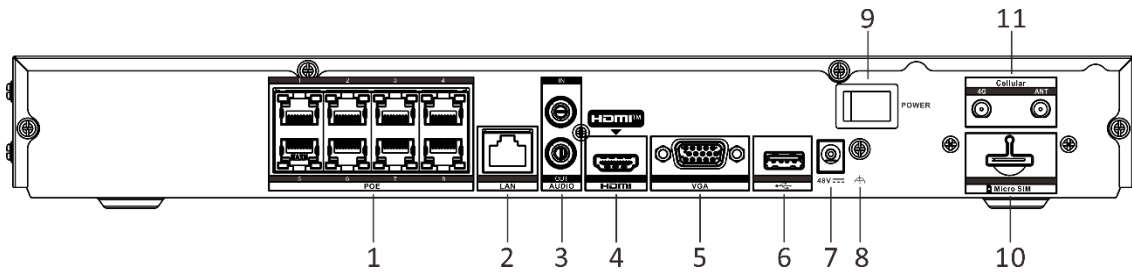

Physical Interface

No.	Description	No.	Description
1	Network interfaces with PoE function	7	Power supply
2	LAN network interface	8	GND
3	Audio out and audio in	9	Power switch
4	HDMI interface	10	Micro SIM card slot
5	VGA interface	11	Antenna interface
6	USB interface		

Available Model

DS-7608NI-K2/8P/4G (C)

Headquarters

No.555 Qianmo Road, Binjiang District,
Hangzhou 310051, China
T +86-571-8807-5998
www.hikvision.com

Follow us on social media to get the latest product and solution information.