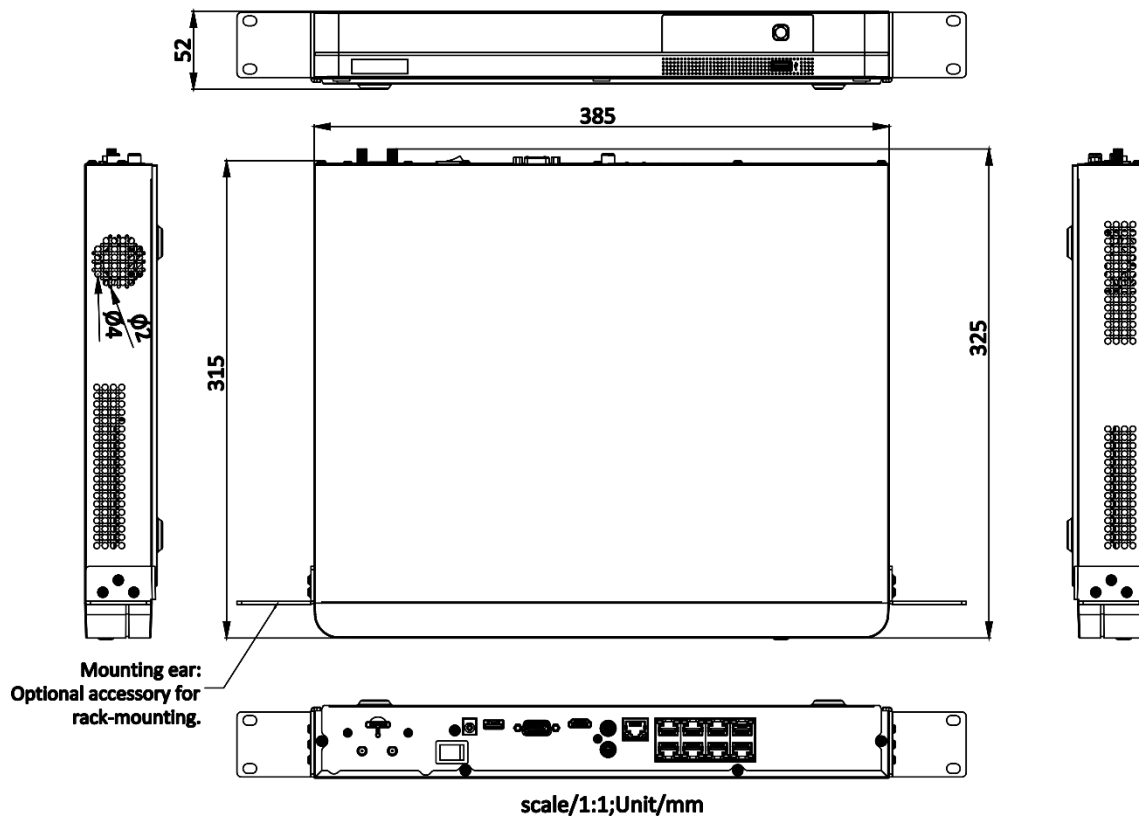

### Network & Ethernet Access

- 8 independent PoE network interfaces
- 1 self-adaptive 10/100 Mbps Ethernet interface
- Hik-Connect for easy network management

Wireless Standard	GSM/EDGE: 850/900/1800MHz WCDMA: B1/B5/B8 LTE-FDD: B1/B3/B5/B7/B8/B20/B28 LTE-TDD: B38/B40/B41
<b>Auxiliary Interface</b>	
SATA	2 SATA interfaces
Capacity	Up to 8 TB capacity for each disk
USB Interface	Front panel: 1 × USB 2.0; Rear panel: 1 × USB 2.0
<b>General</b>	
Power Supply	48 VDC, 2.5 A
Consumption	≤ 15 W (without HDD and PoE off)
Working Temperature	-10 °C to 55 °C (14 °F to 131 °F)
Working Humidity	10% to 90%
Dimension (W × D × H)	385 × 315 × 52 mm (15.2" × 12.4" × 2.0")
Weight	≤ 3 kg (without HDD, 6.6 lb.)

# Dimension