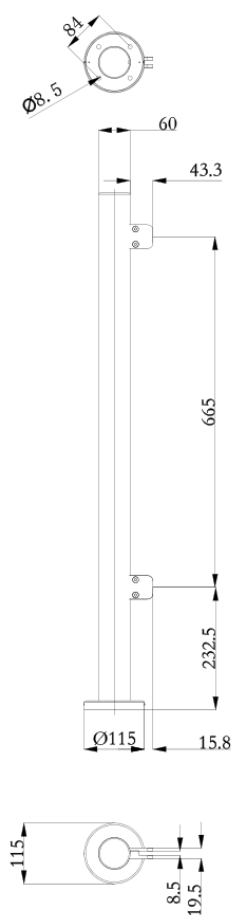

**DS-K7F01-S**  
**Side Fence Post**

- Material: SUS304
- Used with DS-K7F01-M or itself with a panel

▪ **Specification**

General	
Working temperature	-20 °C to 65 °C (-4 °F to 149 °F)
Working humidity	0% to 95% (No condensing)
Dimensions	115 mm × 131 mm × 980 mm (L x W x H)
Material	SUS304 stainless steel

▪ **Available Model**

DS-K7F01-S

▪ **Dimension**

▪ **Accessory**

DS-K7F01-P

DS-K7F01-M

DS-K7F01-S

**Headquarters**