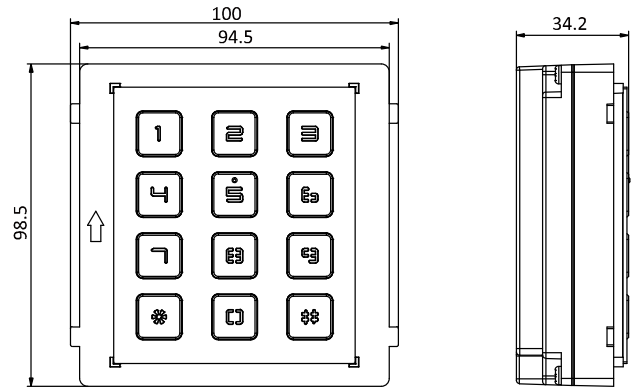

## Specification

System parameters	
Processor	Embedded MCU Processor
Operation method	Physical button
Interfaces	
Module-connecting	2 (1 input, 1 output)
Debug	1
General	
Physical button	12
DIP switch	8
Power input	12 VDC (powered by the other module)
Power output	12 VDC (powered for the other module)
Power consumption	≤ 2 W
Working temperature	-40° C to +55° C (-40° F to 131° F)
Working humidity	10% to 95%
IP protection level	IP65, IK7
Installation	Flush mounting, surface mounting
Dimension	98.5 mm × 100 mm × 34.2 mm (3.87" × 3.95" × 1.33")
Weight	529 g (with packaging) 265 g (without packaging)

## Dimension