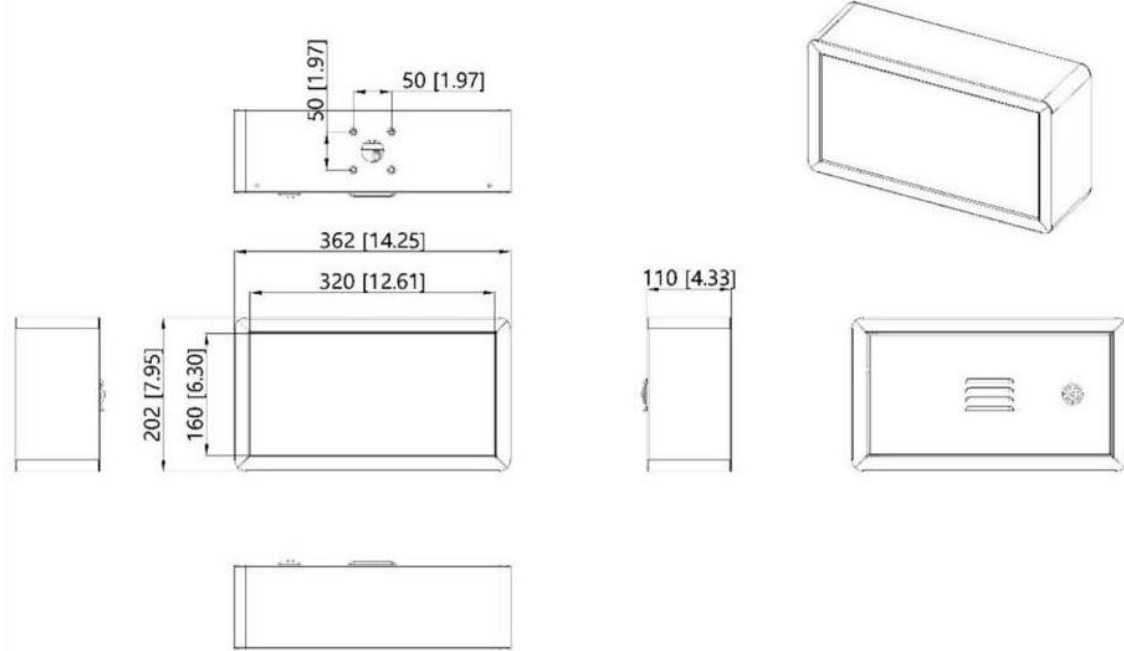

- Outdoor one-way guidance LED screen to display the number of available parking spaces.
- Supports red, green, and yellow display.
- Supports displaying 1 arrow and 3-digit numbers or letters. The arrow supports a scrolling display of forward, leftward, and rightward.
- Supports multilingual display, such as Thai, Japanese, Simplified Chinese, and Traditional Chinese.
- Supports functions of upgrading online, modifying IP address, and configuring.
- Adopts wide voltage power supply to adapt to all types of power supply globally.

## ▪ Specification

Interface	
Network Interface	1 10 M/100 M self-adaptive Ethernet interface
Display Screen	
Resolution	32 × 16
Screen Size	320 × 160 mm (12.60 × 6.30 inch)
Display Content	Number, letter, arrow
Screen Type	Full lattice screen
Color Display	Red, green, yellow
Number of Module	1
Module Size	320 × 160 mm (12.60 × 6.30 inch)
Display Mode	Real-time display
General	
Working Temperature & Humidity	Temperature: -30 °C to 60 °C (-22 °F to 140 °F) Humidity: ≤ 95% (non-condensing)
Working Voltage	100 to 240 VAC
Working Consumption	Max. 30 W
Dimensions	362 mm × 202 mm × 110 mm (14.25 × 7.95 × 4.33 inch)
Weight	3 ± 0.2 kg (6.61 ± 0.44 lb.)
Weight (with Package)	3.5 ± 0.2 kg (7.72 ± 0.44 lb.)
Package Size	475 mm × 315 mm × 225 mm (18.70 × 12.40 × 8.86 inch)
Approval	
EMC	EN 55032: 2015 + A11: 2020 + A1: 2020 EN 55035: 2017 + A11: 2020 EN IEC 61000-3-2: 2019 EN 61000-3-3: 2013 + A1: 2019 + A2: 2021
Security	IEC 62368-1: 2014 IEC 62368-1: 2018 EN 62368-1: 2014 + A11: 2017

▪ **Available Model**

DS-TVL221-2-10P

▪ **Dimension**

Unit: mm [inch]

**Headquarters**

No.555 Qianmo Road, Binjiang District,  
Hangzhou 310051, China  
T +86-571-8807-5998  
www.hikvision.com

Follow us on social media to get the latest product and solution information.