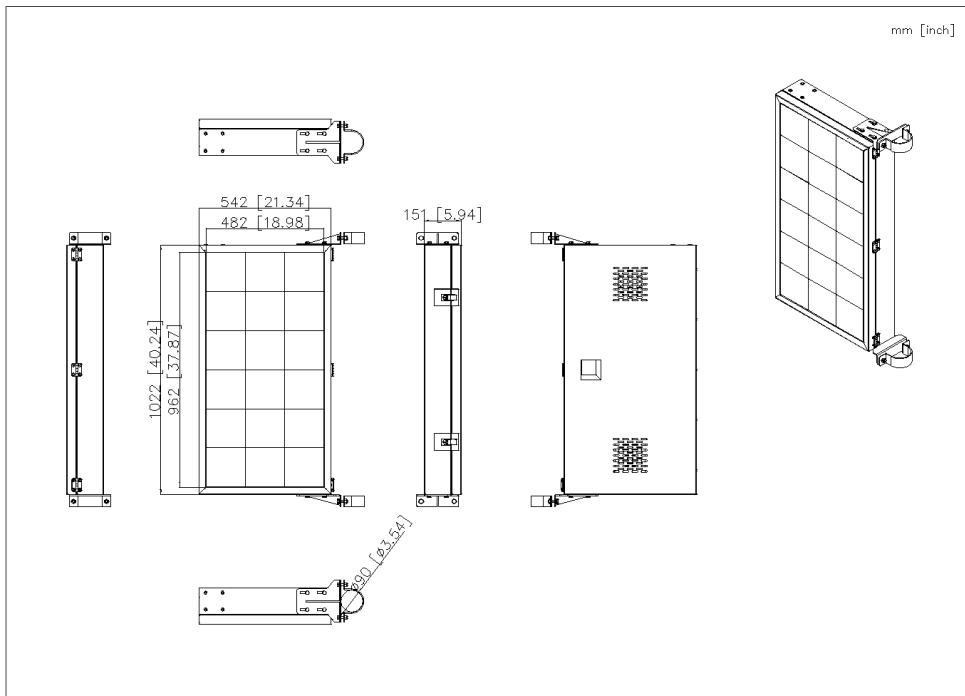

DS-TVL236-3-5P

Parking Information Guidance Screen

- Support Seven Colors
- Display dynamic arrows, icons, and remaining parking space number
- Equipped with standard RJ45 communication mode

▪ Specification

Display Screen	
Pixel Pitch Category	P5
Pixel Pitch	5 mm
White Balance Brightness	5000 cd/m ²
Color Temperature	8500
Viewing Angle	120° (H)
Brightness Uniformity	≥ 90%
Contrast Ratio	3000 : 1
Color Uniformity	≥ 90%
Display Color	Red, green, yellow
General	
Power Supply	100 to 240 VAC, 50/60 Hz
Average Consumption	100 W
Max. Consumption	600 W
Screen Dimensions (W × H)	480 × 960 mm (18.9 × 37.8 inch)
Dimensions (with Package)	1022 × 542 × 151 mm (40.2 × 21.3 × 5.9 inch)
Screen Weight	40 kg (88.2 lb.)
Weight (with Package)	60 kg (132.3 lb.)
Working Temperature and Humidity	-30 °C to 60 °C (-22 °F to 140 °F), 20% to 90%
Screen Border Material	Metal plate
Lifespan	≥ 50000 h
Protection	IP54

▪ Available Model

DS-TVL236-3-5P

Dimension

Headquarters

No.555 Qianmo Road, Binjiang District,
Hangzhou 310051, China
T +86-571-8807-5998
www.hikvision.com

Follow us on social media to get the latest product and solution information.