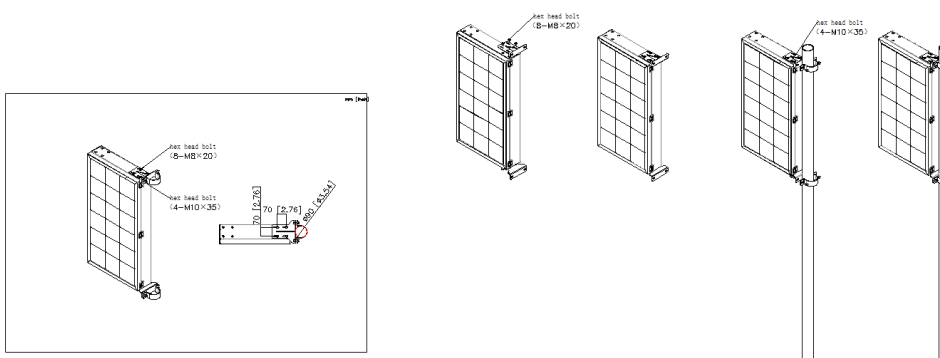

DS-TVL236-3-5P

Parking Information Guidance Screen

- Support Seven Colors
- Display dynamic arrows, icons, and remaining parking space number
- Equipped with standard RJ45 communication mode

▪ Specification

Display Screen	
Pixel Pitch Category	P5
Pixel Pitch	5 mm
White Balance Brightness	5000 cd/m ²
Color Temperature	8500
Viewing Angle	120° (H)
Brightness Uniformity	≥ 90%
Contrast Ratio	3000 : 1
Color Uniformity	≥ 90%
Display Color	Red, green, yellow
General	
Power Supply	100 to 240 VAC, 50/60 Hz
Average Consumption	100 W
Max. Consumption	600 W
Screen Dimensions (W × H)	480 × 960 mm (18.9 × 37.8 inch)
Dimensions (with Package)	1022 × 542 × 151 mm (40.2 × 21.3 × 5.9 inch)
Screen Weight	40 kg (88.2 lb.)
Weight (with Package)	60 kg (132.3 lb.)
Working Temperature and Humidity	-30 °C to 60 °C (-22 °F to 140 °F), 20% to 90%
Screen Border Material	Metal plate
Lifespan	≥ 50000 h
Protection	IP54

▪ Available Model

DS-TVL236-3-5P

Dimension

Headquarters

No.555 Qianmo Road, Binjiang District,
Hangzhou 310051, China
T +86-571-8807-5998
www.hikvision.com

Follow us on social media to get the latest product and solution information.