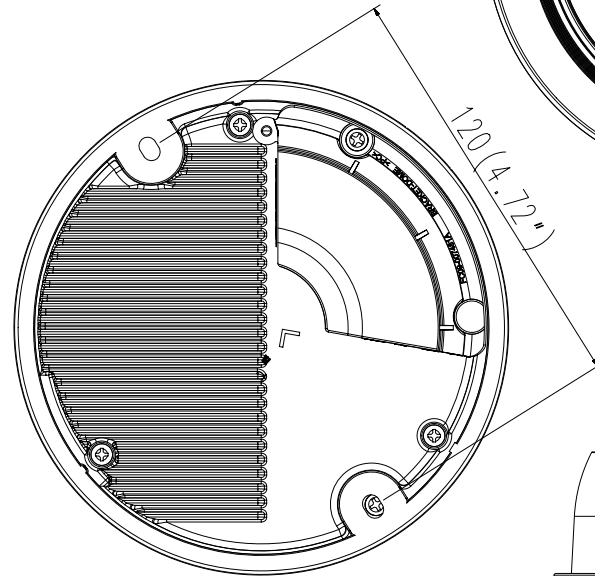

Mechanical

Color / Material	Ivory / Plastic
Product Dimensions / Weight	Ø140.8x113.0mm(Ø5.54x4.45"), 610g(1.34 lb)

- The latest product information / specification can be found at hanwha-security.com
- Design and specifications are subject to change without notice.
- Wisenet is the proprietary brand of Hanwha Techwin, formerly known as Samsung Techwin.