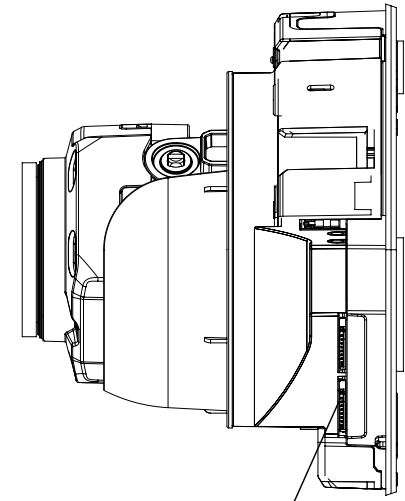

Mechanical

Color / Material	Ivory / Plastic
Product Dimensions / Weight	Ø140.8x113.0mm(Ø5.54x4.45"), 610g(1.34 lb)

- The latest product information / specification can be found at hanwha-security.com
- Design and specifications are subject to change without notice.
- Wisenet is the proprietary brand of Hanwha Techwin, formerly known as Samsung Techwin.