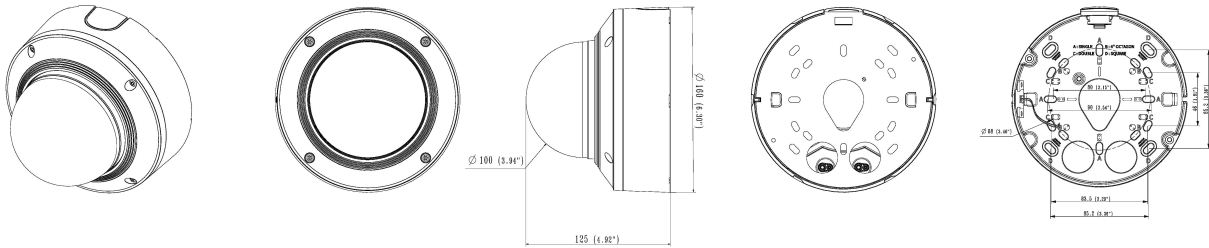

Hanwha Vision is formerly known as Hanwha Techwin.

XND-8081RV

RAL Code

RAL9003

Product Dimensions / Weight

Ø160x125mm(6.30x4.92"), 1.45kg(3.20 lb)

XND-8081RV

5M H.265 IR Dome Camera

CAD

Unit:mm [inch]

APPERANCE-XND-6081VZ/8081VZ/6081V/6081RV/8081RV

Unit : mm (inch)
SCALE 1:1
ver.190603

X-PLUS INDOOR VANDAL

X-PLUS INDOOR VANDAL with SKIN-COVER