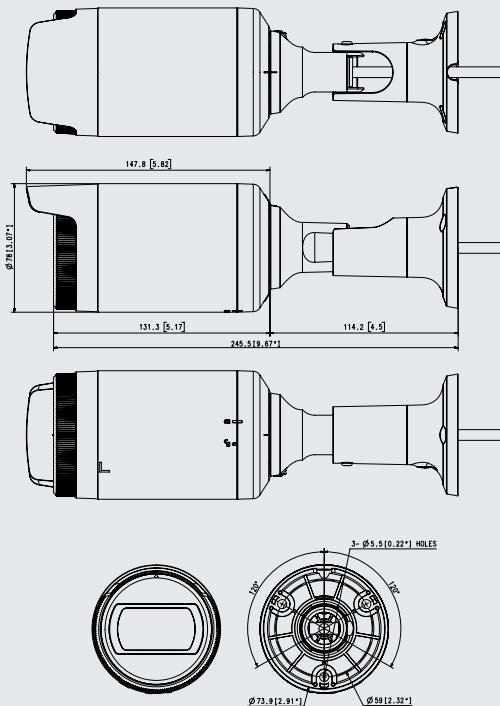

Key Features

- Max. 2megapixel (1920 x 1080) resolution
- 3.2 ~ 10mm varifocal lens
- Max. 30fps@all resolutions (H.264)
- H.264, MJPEG codec supported, Multiple streaming
- Day & Night (ICR), WDR (120dB)
- Tampering, Motion detection
- microSD/SDHC/SDXC memory slot (Max. 32GB), PoE
- Hallway view, WiseStreamII support
- IR viewable length 30m
- IP66 support

Dimensions

Unit:mm(inch)

LNO-6072R

NETWORK

Edge Storage	Micro SD/SDHC 1slot 32GB
Application Programming Interface	ONVIF Profile S/G/T SUNAPI(HTTP API)
Web Viewer	Supported OS: Windows 7, 8.1, 10, Mac OS X 10.12, 10.13, 10.14 Recommended Browser: Google Chrome Supported Browser: MS Explore11, MS Edge, Mozilla Firefox(Window 64bit only), Apple Safari(Mac OS X only)
Memory	512MB RAM, 256MB Flash

DORI

Detect (25PPM/ 8PPF)	Wide: 27.4m(89.85ft) / Tele: 128.8m(422.56ft)
Observe (63PPM/ 19PPF)	Wide: 11.0m(35.94ft) / Tele: 51.5m(169.02ft)
Recognize (125PPM/ 38PPF)	Wide: 5.5m(17.97ft) / Tele: 25.8m(84.51ft)
Identify (250PPM/ 76PPF)	Wide: 2.7m(8.99ft) / Tele: 12.9m(42.26ft)

* The latest product information / specification can be found at hanwha-security.com

* Design and specifications are subject to change without notice.

* Wisenet is the proprietary brand of Hanwha Techwin.