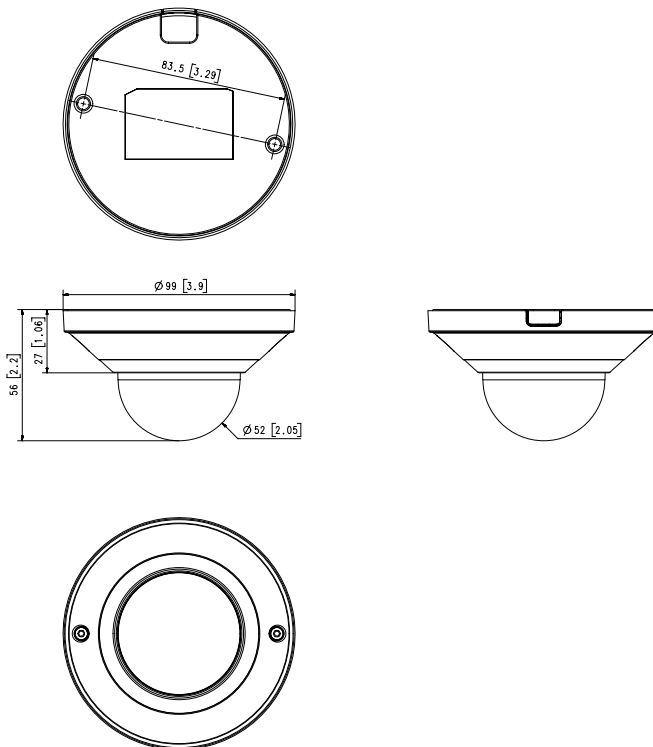

Mechanical

Color / Material	White / Plastic
RAL Code	RAL9003
Product Dimensions / Weight	Ø99.0x56.0mm(Ø3.9x2.2"), 145g(0.32 lb)

DORI (EN62676-4 standard)

Detect (25PPM/ 8PPF)	25.1m(82.21ft)
Observe (63PPM/ 19PPF)	10.0m(32.89ft)
Recognize (125PPM/ 38PPF)	5.0m(16.44ft)
Identify (250PPM/ 76PPF)	2.5m(8.22ft)

QND-6011

2M H.265 Dome Camera(Q mini)

CAD

Unit: mm [inch]

milimeter (inch)