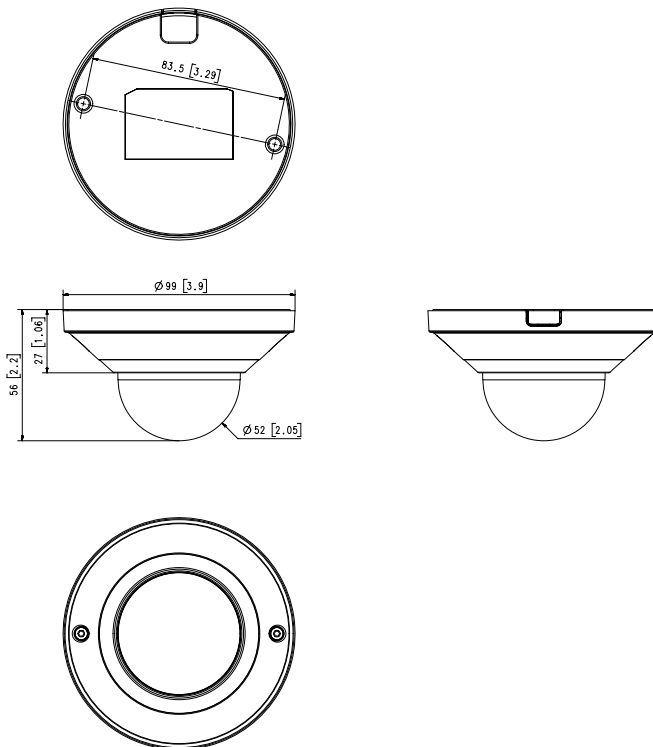

Mechanical

Color / Material	White / Plastic
RAL Code	RAL9003
Product Dimensions / Weight	Ø99.0x56.0mm(Ø3.9x2.2"), 145g(0.32 lb)

DORI (EN62676-4 standard)

Detect (25PPM/ 8PPF)	40.0m(131.36ft)
Observe (63PPM/ 19PPF)	16.0m(52.54ft)
Recognize (125PPM/ 38PPF)	8.0m(26.27ft)
Identify (250PPM/ 76PPF)	4.0m(13.14ft)

QND-6021

2M H.265 Dome Camera(Q mini)

CAD

Unit: mm [inch]

milimeter (inch)