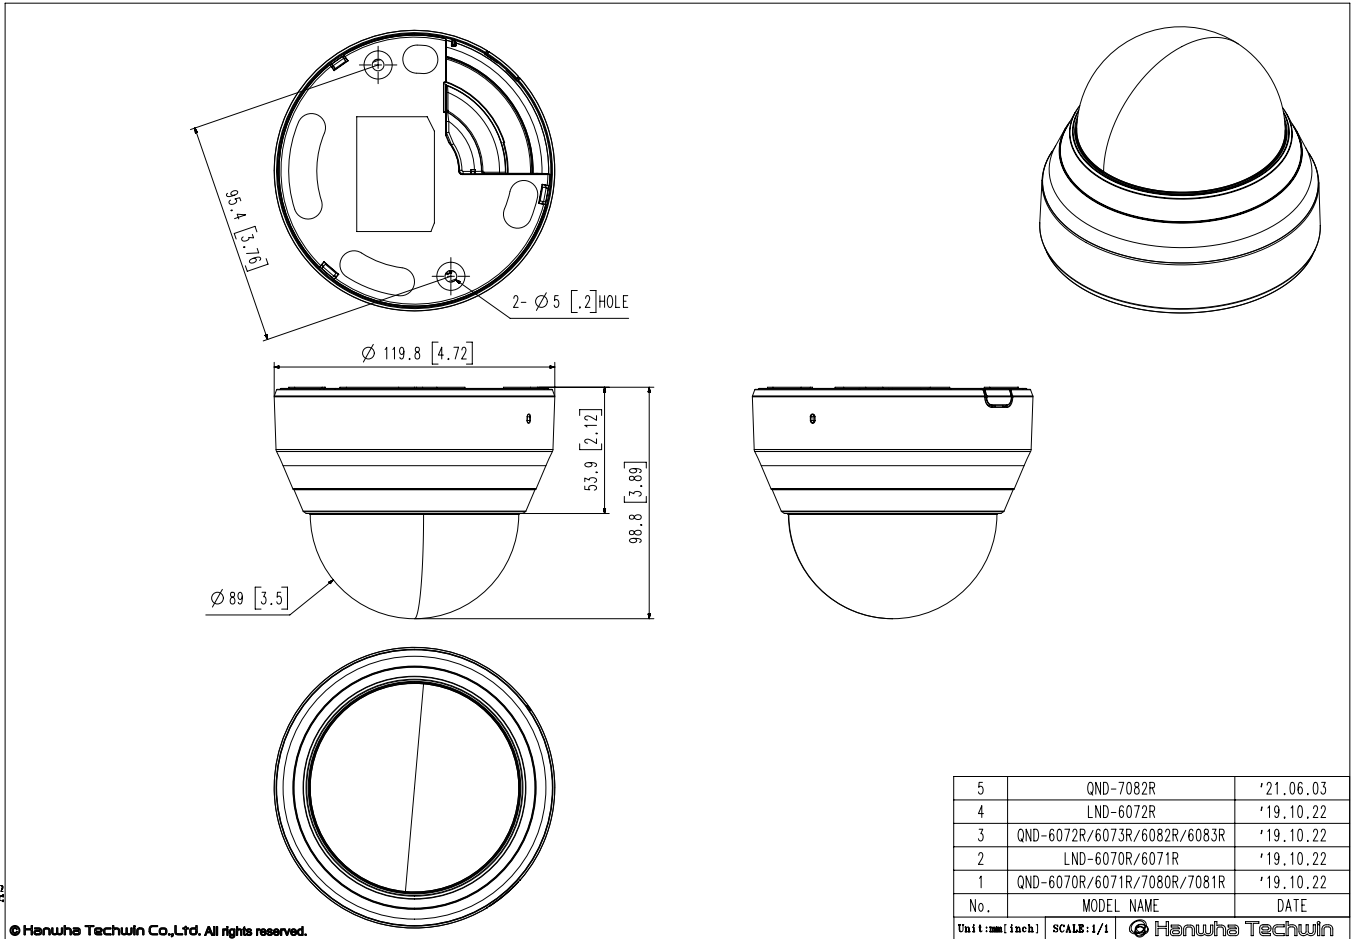

Mechanical

Color / Material	White / Plastic
RAL Code	RAL9003
Product Dimensions / Weight	Ø119.8 x 98.8mm (Ø4.72 x 3.89"), 320g (0.705 lb)
Compatible Conduit hole / Gangbox	- Included : Double - SBD-120GP : Single, Double, 4"Octagon
Hanging Mount (Dome)	SBP-122HMW

QND-7082R

4MP IR Dome Camera

Unit: mm [inch]

CAD

A2

© Hanwha Techwin Co., Ltd. All rights reserved.