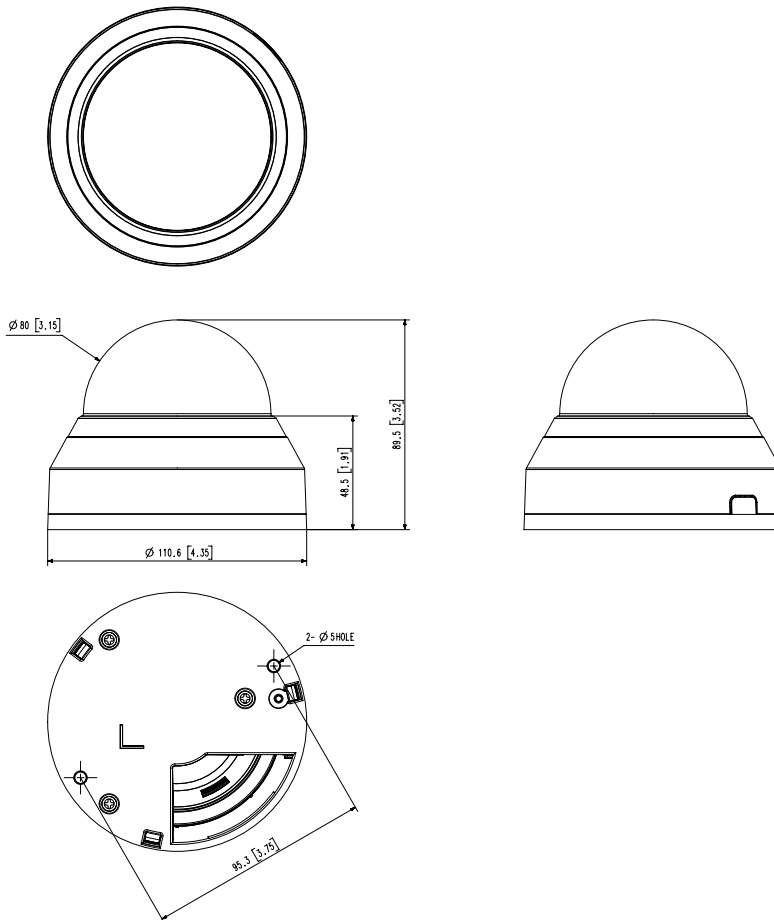

Mechanical

Color / Material	White / Plastic, Aluminum
RAL Code	RAL9003
Product Dimensions / Weight	Ø110.6x89.5mm(Ø4.35x3.52"), 360g(0.79 lb)
Hanging Mount (Dome)	SBP-300HMW7

DORI (EN62676-4 standard)

Detect (25PPM/ 8PPF)	62.0m(203.39ft)
Observe (63PPM/ 19PPF)	24.8m(81.36ft)
Recognize (125PPM/ 38PPF)	12.4m(40.68ft)
Identify (250PPM/ 76PPF)	6.2m(20.34ft)

QND-8020R

5M H.265 IR Dome Camera

CAD

Unit: mm [inch]

QND-8010R/8020R/8030R
UNIT : mm[inch]