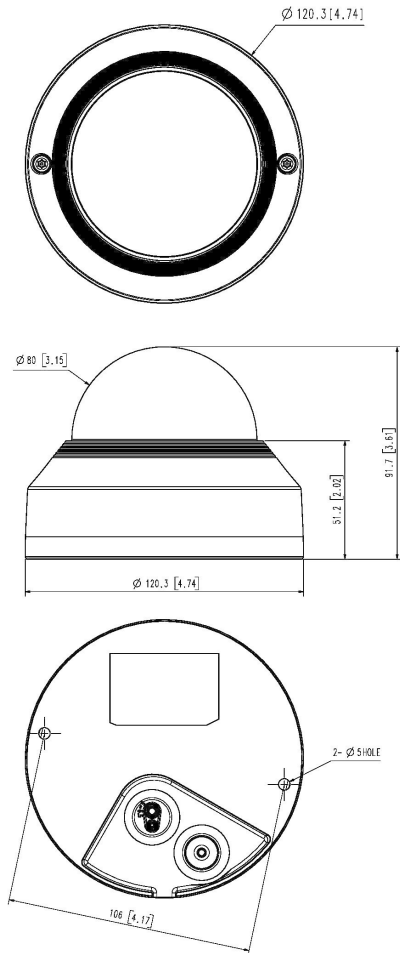

Network

Dome

QNV-6012R

2M H.265 IR Dome Camera

Key Features

- Max. 2 megapixel (1920 x 1080) resolution
- 0.03Lux (Color), 0Lux (B/W, IR LED on)
- 2.8mm fixed lens
- Max. 30fps@2M all resolutions (H.265/H.264)
- H.265, H.264, MJPEG codec supported, Multiple streaming
- Motion detection, Tampering, Defocus detection
- Hallway view (90°/270°), LDC support
- Micro SD/SDHC/SDXC memory slot (Max. 128GB)
- IR viewable length 20m
- IP66, IK10, PoE, 12VDC

DORI (EN62676-4 standard)

Detect (25PPM/ 8PPF)	25.1m(82.21ft)
----------------------	----------------

Observe (63PPM/ 19PPF)	10.0m(32.89ft)
------------------------	----------------

Recognize (125PPM/ 38PPF)	5.0m(16.44ft)
---------------------------	---------------

Identify (250PPM/ 76PPF)	2.5m(8.22ft)
--------------------------	--------------

LPR/ANPR/MMCR

Wisenet Road AI LPR/ANPR/MMCR

QNV-6012R

2M H.265 IR Dome Camera

CAD

Unit:mm [inch]

QNV-6012R/6022R/6032R
QNV-8010R/8020R/8030R
UNIT : mm[inch]