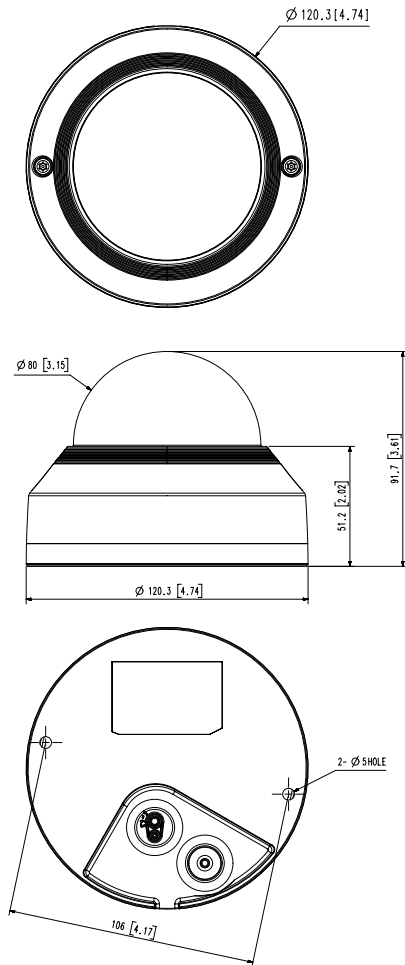

QNV-7032R

4MP IR Vandal Dome Camera

CAD

Unit: mm [inch]

QNV-6012R/6022R/6032R
QNV-8010R/8020R/8030R
UNIT : mm[inch]