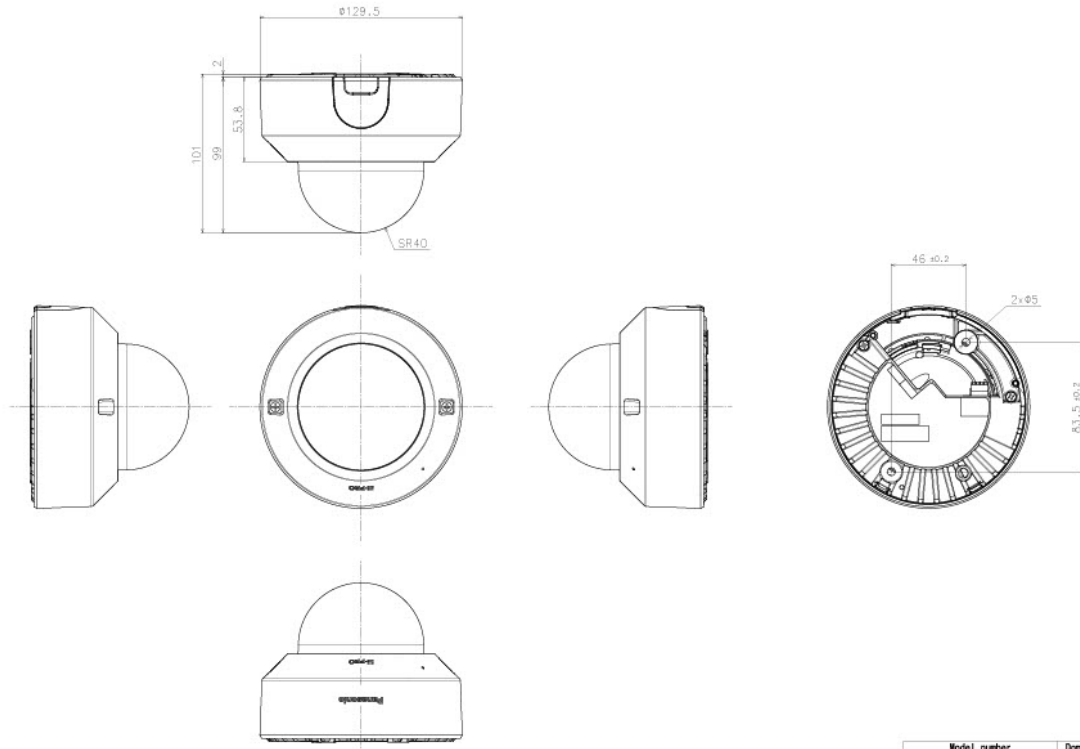

WV-QWL500-W
Mount Bracket

WV-QJB500-W
Mount Bracket

WV-QSR100-W
Sun Shade

WV-QSR100-B
Sun Shade

WV-QPL500-W
Mount Bracket

WV-QCN500-W
Mount Bracket

WV-QCL501-W
Mount Bracket

WV-QCL100-W
Mount Bracket

WV-QEM100-W
Mount Bracket

WV-Q105A
Mount Bracket

WV-QAT500-W
Attachment pipe

APPEARANCE

Model number	Dome type
WV-S2136 (WV-S2136ZYS)	Clear dome
WV-S21366 (WV-S21366ZYS)	Smoke dome

Weight : Approx. 470 g [1.04 lbf]