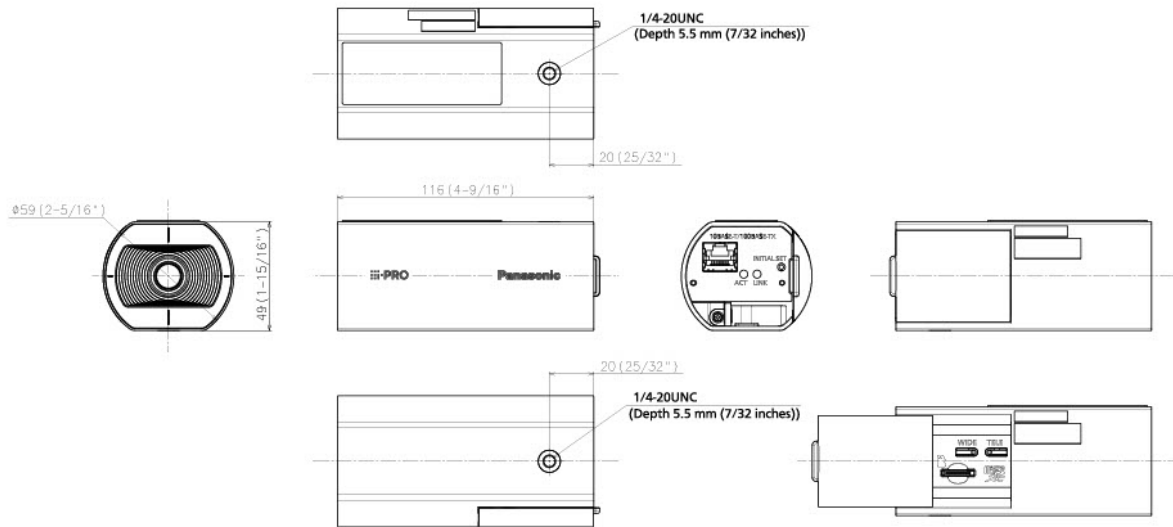

APPEARANCE

Mass : Approx. 155 g (0.34 lbs)

WV-U1132A