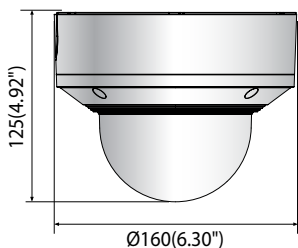

Dimensions

Unit : mm (inch)